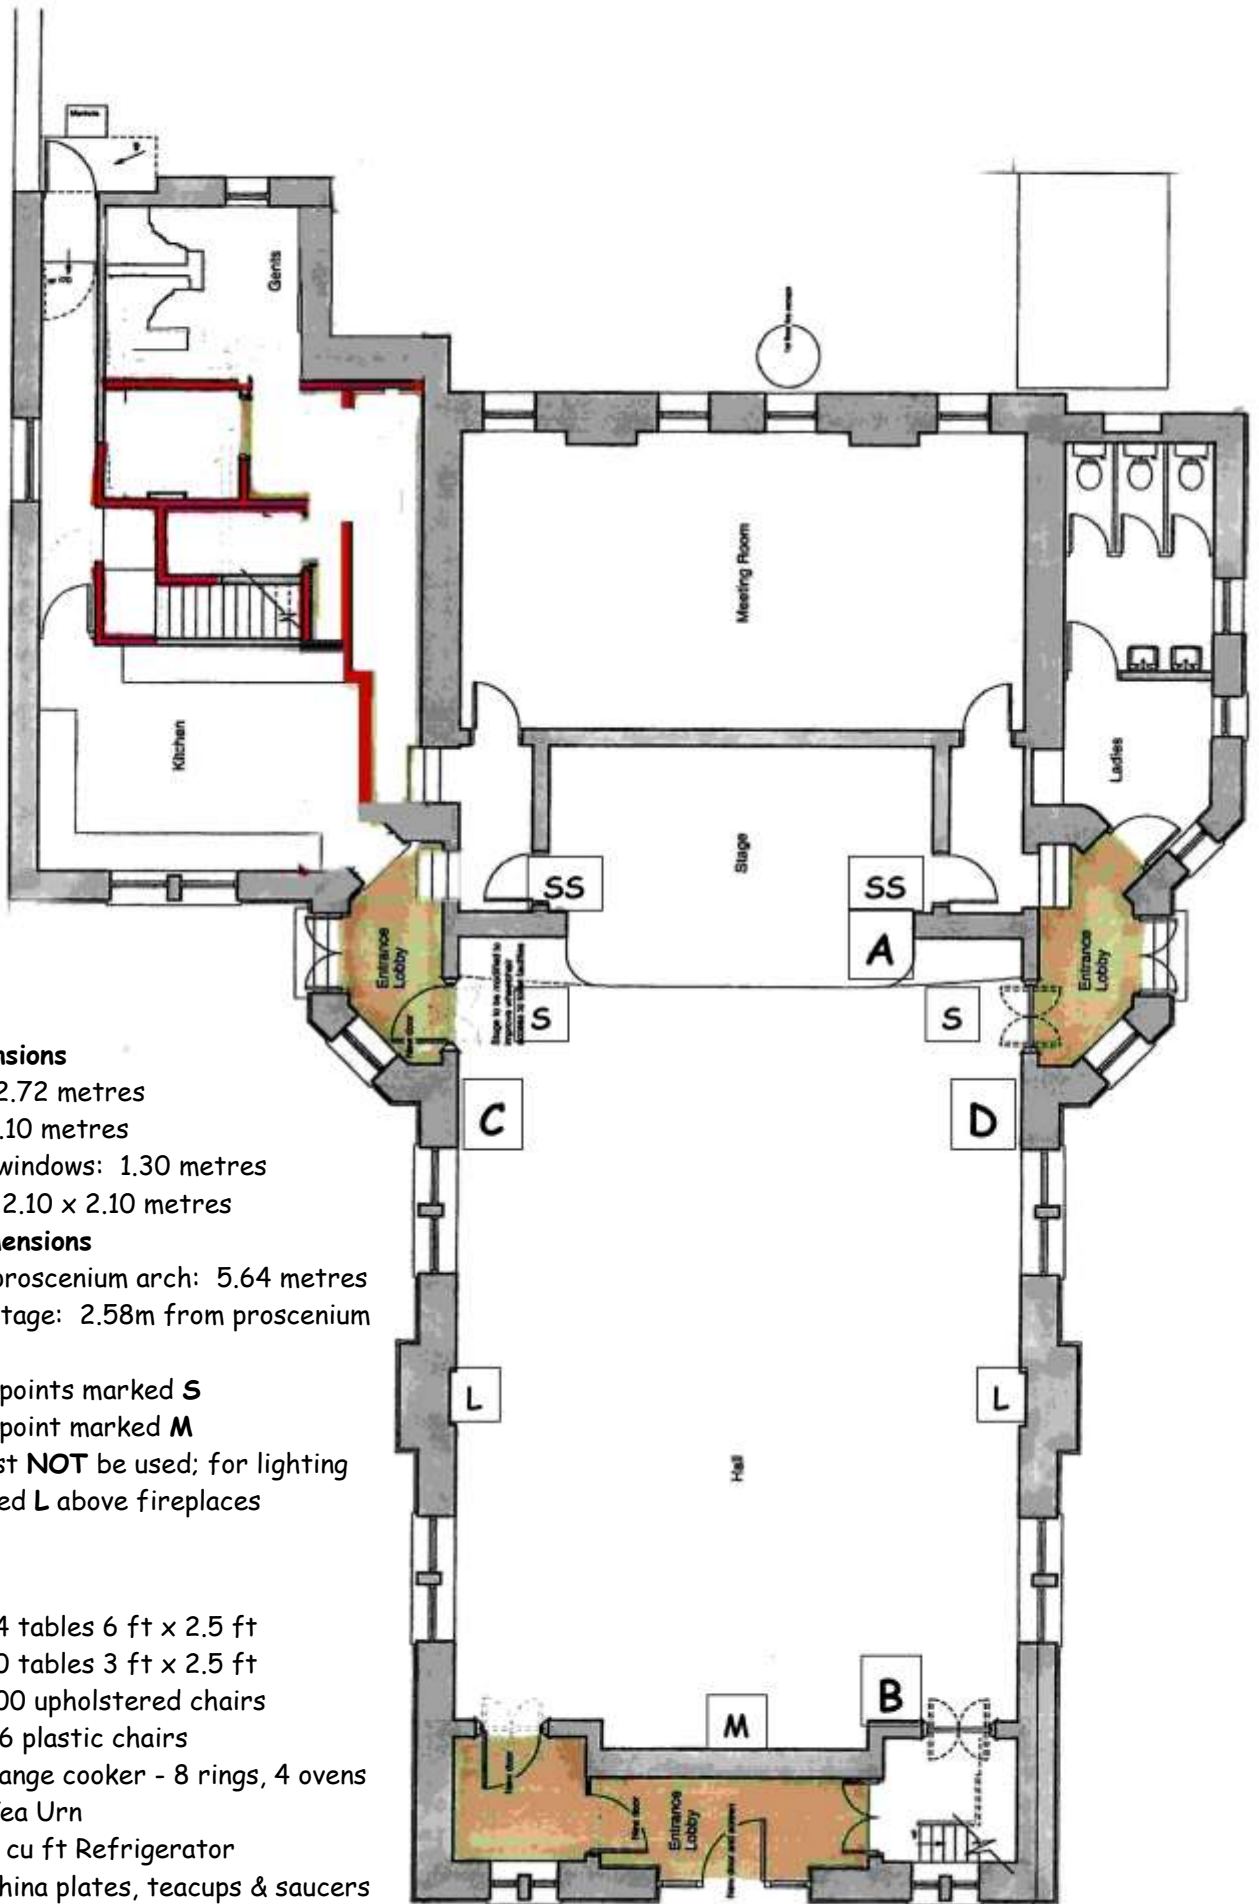

QUORN VILLAGE HALL

Hall Dimensions

A - B: 12.72 metres

C - D: 9.10 metres

Height to windows: 1.30 metres

Windows: 2.10 x 2.10 metres

Stage Dimensions

Width of proscenium arch: 5.64 metres

Depth of stage: 2.58m from proscenium

Sockets

13 amp at points marked S

10 amp at point marked M

5 amp (must **NOT** be used; for lighting only) marked L above fireplaces

Equipment

Hall: 14 tables 6 ft x 2.5 ft

10 tables 3 ft x 2.5 ft

100 upholstered chairs

96 plastic chairs

Kitchen: Range cooker - 8 rings, 4 ovens

Tea Urn

5 cu ft Refrigerator

China plates, teacups & saucers