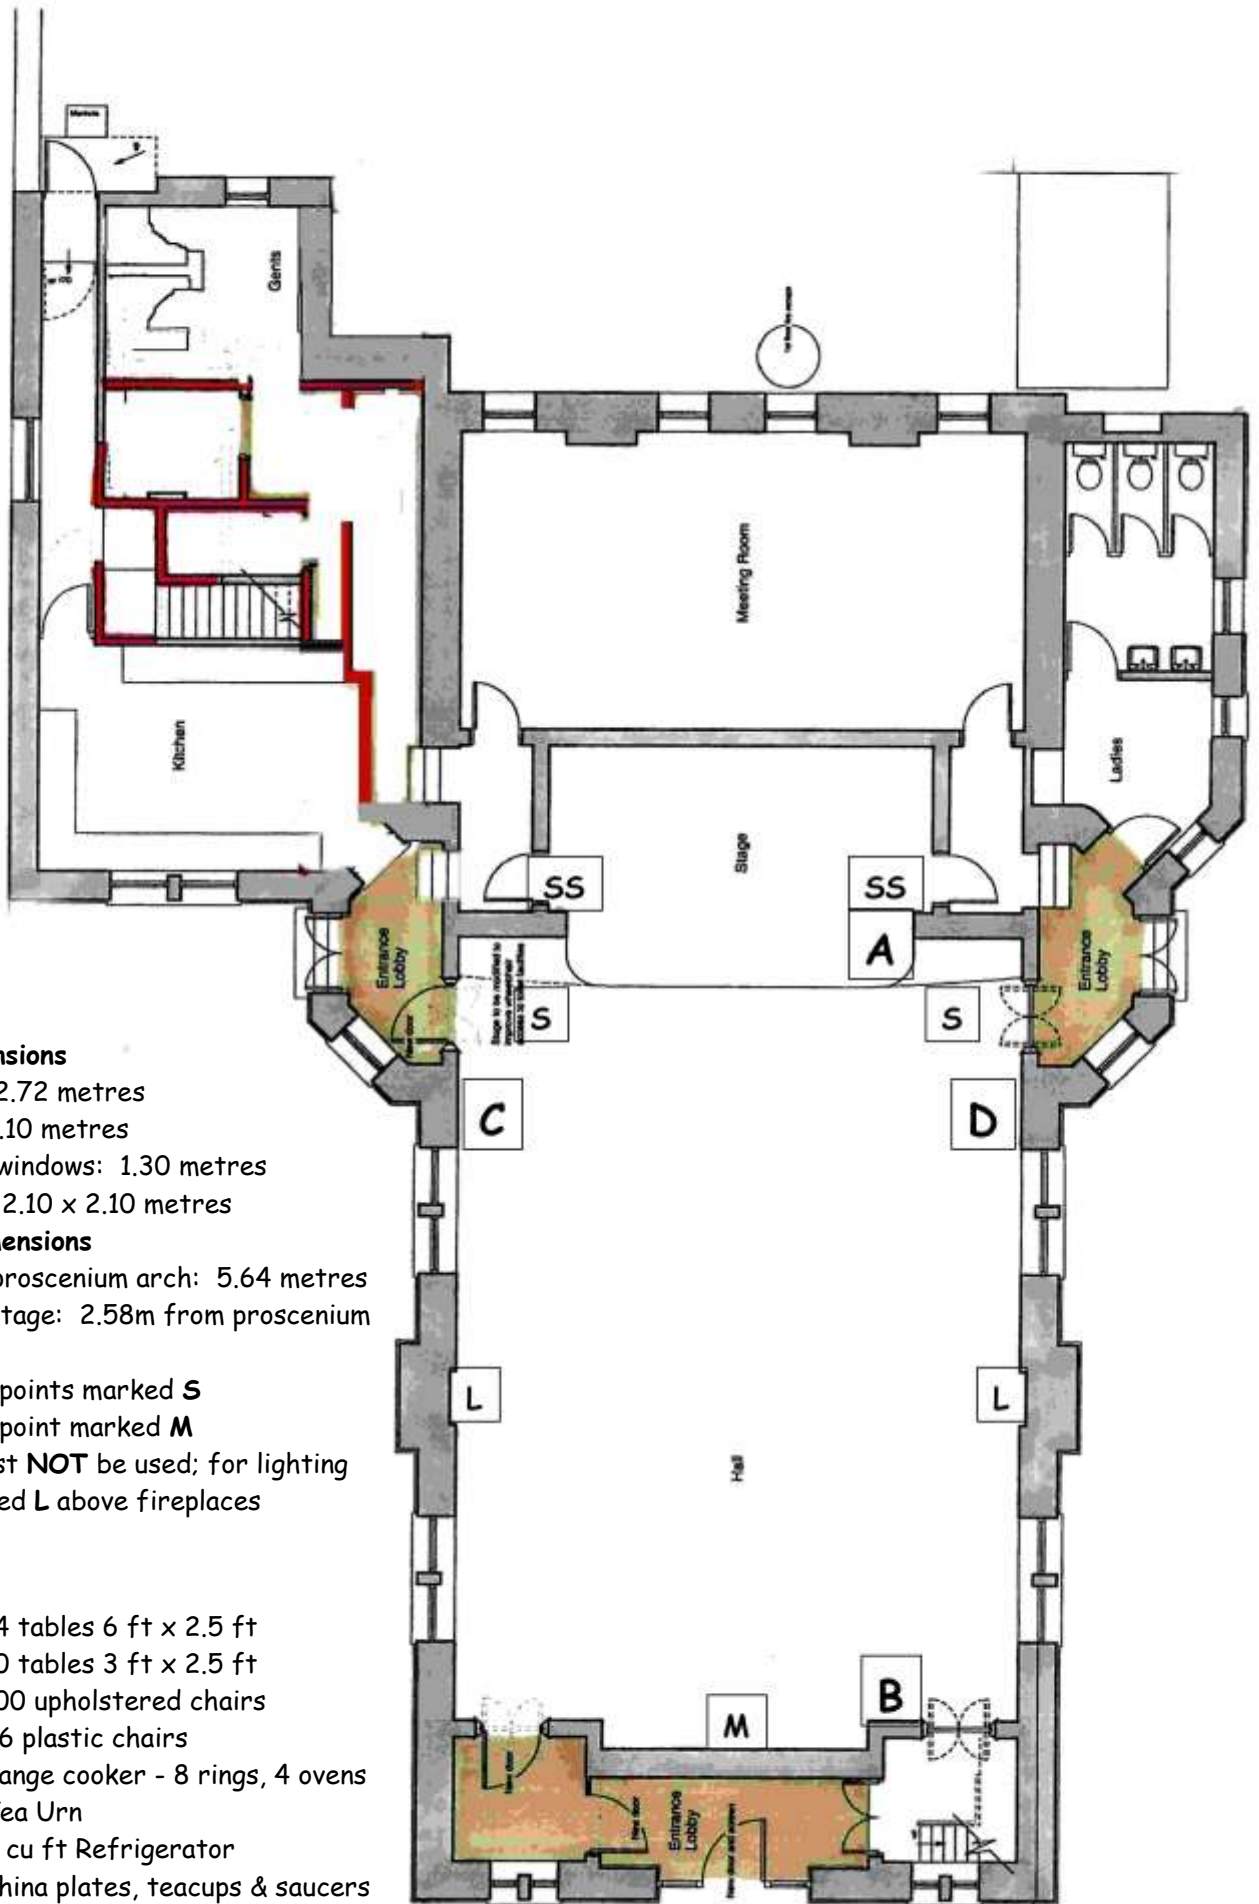

## Hall Dimensions

A - B: 12.72 metres

C - D: 9.10 metres

Height to windows: 1.30 metres

Windows: 2.10 x 2.10 metres

## Stage Dimensions

Width of proscenium arch: 5.64 metres

Depth of stage: 2.58m from proscenium

## Sockets

13 amp at points marked S

10 amp at point marked M

5 amp (must **NOT** be used; for lighting only) marked L above fireplaces

## Equipment

**Hall:** 14 tables 6 ft x 2.5 ft

10 tables 3 ft x 2.5 ft

100 upholstered chairs

96 plastic chairs

**Kitchen:** Range cooker - 8 rings, 4 ovens

Tea Urn

5 cu ft Refrigerator